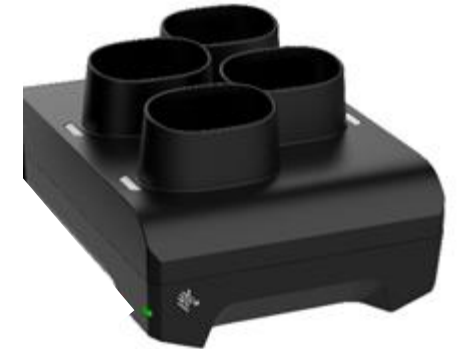

Rack Mountable Multi-slot Chargers

- Device Charger
  - Charges 4 Devices on Single-slot Charge Base
  - Part Number:
    - CR6080-SC400F4WW
      - CS6080 Cordless: 4-Slot Device ShareCradle, Inductive, Midnight Black. Includes Power Supply and DC line cord. 3-wire grounded country specific AC line cord sold separately.
- Battery Charger
  - Charges 4 Spare Batteries on Single-slot Charge Base
  - Part Number:
    - CR6080-BC40004WW
      - CS6080 Cordless: 4-Slot Battery ShareCradle, Inductive, Midnight Black. Includes Power Supply and DC line cord. 3-wire grounded country specific AC line cord sold separately.
- 19" Rack Mounting Accessory Part Number (BRKT-SCRD-SMRK-01)