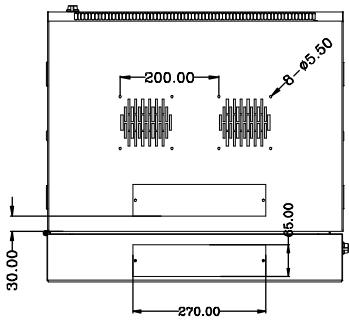

8 7 6 5 4 3 2 1

F
E
D
C
B
A

THIRD ANGLE PROJECTION

GENERAL NOTES

DIMENSIONS ARE IN MM - DO NOT SCALE

THIS DOCUMENT CONTAINS CONFIDENTIAL, PROPRIETARY INFORMATION THAT IS PROPERTY OF STARTECH.COM

PRODUCT ID	RK12WALHM		
DESCRIPTION	12U 19" Wall Mount Network Cabinet		
DO NOT SCALE	SHEET: 1 OF: 1	UPLOAD DATE: 3/11/2021	

8 7 6 5 4 3 2 1