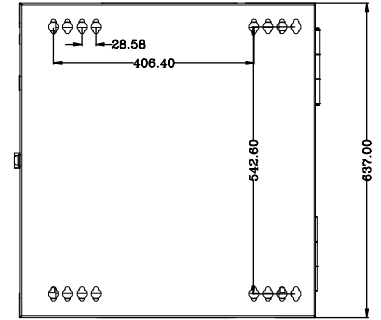

8 7 6 5 4 3 2 1

F
E
D
C
B
A

THIRD ANGLE PROJECTION

GENERAL NOTES

DIMENSIONS ARE IN MM - DO NOT SCALE

THIS DOCUMENT CONTAINS CONFIDENTIAL, PROPRIETARY INFORMATION THAT IS PROPERTY OF STARTECH.COM

PRODUCT ID	RK12WALHM		
DESCRIPTION	12U 19" Wall Mount Network Cabinet		
DO NOT SCALE	SHEET: 1 OF: 1	UPLOAD DATE: 3/11/2021	