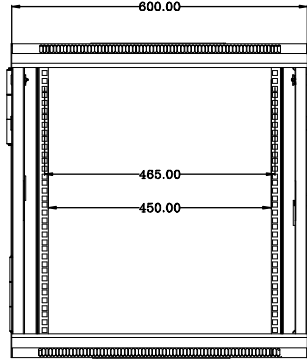

8 7 6 5 4 3 2 1

F
E
D
C
B
A

THIRD ANGLE PROJECTION

GENERAL NOTES

DIMENSIONS ARE IN MM - DO NOT SCALE

THIS DOCUMENT CONTAINS CONFIDENTIAL, PROPRIETARY INFORMATION THAT IS PROPERTY OF STARTECH.COM

PRODUCT ID	RK12WALHM		
DESCRIPTION	12U 19" Wall Mount Network Cabinet		
DO NOT SCALE	SHEET: 1 OF: 1	UPLOAD DATE: 3/11/2021	

8 7 6 5 4 3 2 1