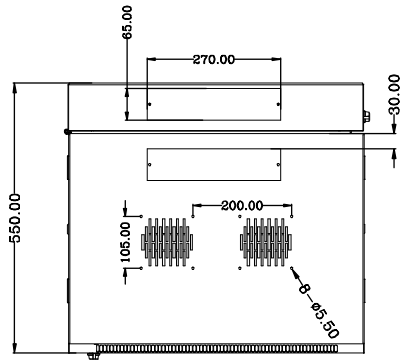

8 7 6 5 4 3 2 1

F
E
D
C
B
A

THIRD ANGLE PROJECTION

GENERAL NOTES

DIMENSIONS ARE IN MM - DO NOT SCALE

THIS DOCUMENT CONTAINS CONFIDENTIAL, PROPRIETARY INFORMATION THAT IS PROPERTY OF STARTECH.COM

PRODUCT ID	RK12WALHM		
DESCRIPTION	12U 19" Wall Mount Network Cabinet		
DO NOT SCALE	SHEET: 1 OF: 1	UPLOAD DATE: 3/11/2021	

8 7 6 5 4 3 2 1