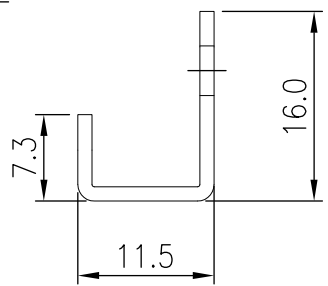

THIRD ANGLE PROJECTION

GENERAL NOTES

DIMENSIONS ARE IN MM - DO NOT SCALE
 THIS DOCUMENT CONTAINS CONFIDENTIAL, PROPRIETARY INFORMATION THAT IS PROPERTY OF STARTECH.COM

StarTech.com

PRODUCT ID	RKWOODCAB12		
DESCRIPTION	12U Rack Enclosure Server Cabinet - 21 in. Deep - Wood Finish - Flat Pack		
DO NOT SCALE	SHEET: 1 OF: 2	UPLOAD DATE: 12/08/2021	

8 7 6 5 4 3 2 1

F
E
D
C
B
A

THIRD ANGLE PROJECTION

GENERAL NOTES

DIMENSIONS ARE IN MM - DO NOT SCALE

THIS DOCUMENT CONTAINS CONFIDENTIAL, PROPRIETARY INFORMATION THAT IS PROPERTY OF STARTECH.COM

StarTech.com

PRODUCT ID	RKWOODCAB12 (STRIKER PLATE)		
DESCRIPTION	12U Rack Enclosure Server Cabinet - 21 in. Deep - Wood Finish - Flat Pack		
DO NOT SCALE	SHEET: 2 OF: 2	UPLOAD DATE: 12/08/2021	

8 7 6 5 4 3 2 1