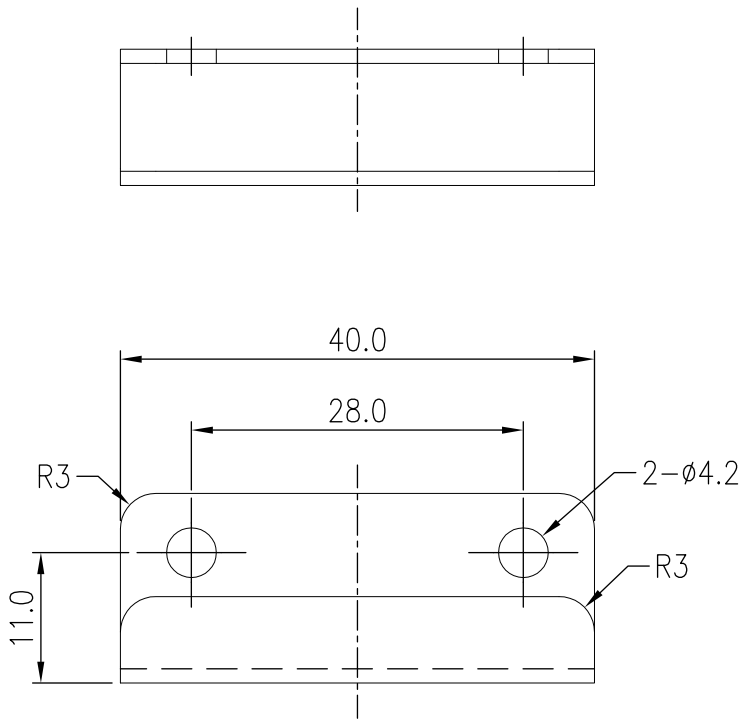

THIRD ANGLE PROJECTION

GENERAL NOTES

DIMENSIONS ARE IN MM - DO NOT SCALE
 THIS DOCUMENT CONTAINS CONFIDENTIAL, PROPRIETARY INFORMATION THAT IS PROPERTY OF STARTECH.COM

StarTech.com

PRODUCT ID	RKWOODCAB12		
DESCRIPTION	12U Rack Enclosure Server Cabinet - 21 in. Deep - Wood Finish - Flat Pack		
DO NOT SCALE	SHEET: 1 OF: 2	UPLOAD DATE: 12/08/2021	

8 7 6 5 4 3 2 1

F
E
D
C
B
A

THIRD ANGLE PROJECTION

GENERAL NOTES

DIMENSIONS ARE IN MM - DO NOT SCALE

THIS DOCUMENT CONTAINS CONFIDENTIAL, PROPRIETARY INFORMATION THAT IS PROPERTY OF STARTECH.COM

StarTech.com

PRODUCT ID	RKWOODCAB12 (STRIKER PLATE)		
DESCRIPTION	12U Rack Enclosure Server Cabinet - 21 in. Deep - Wood Finish - Flat Pack		
DO NOT SCALE	SHEET: 2 OF: 2	UPLOAD DATE: 12/08/2021	

8 7 6 5 4 3 2 1